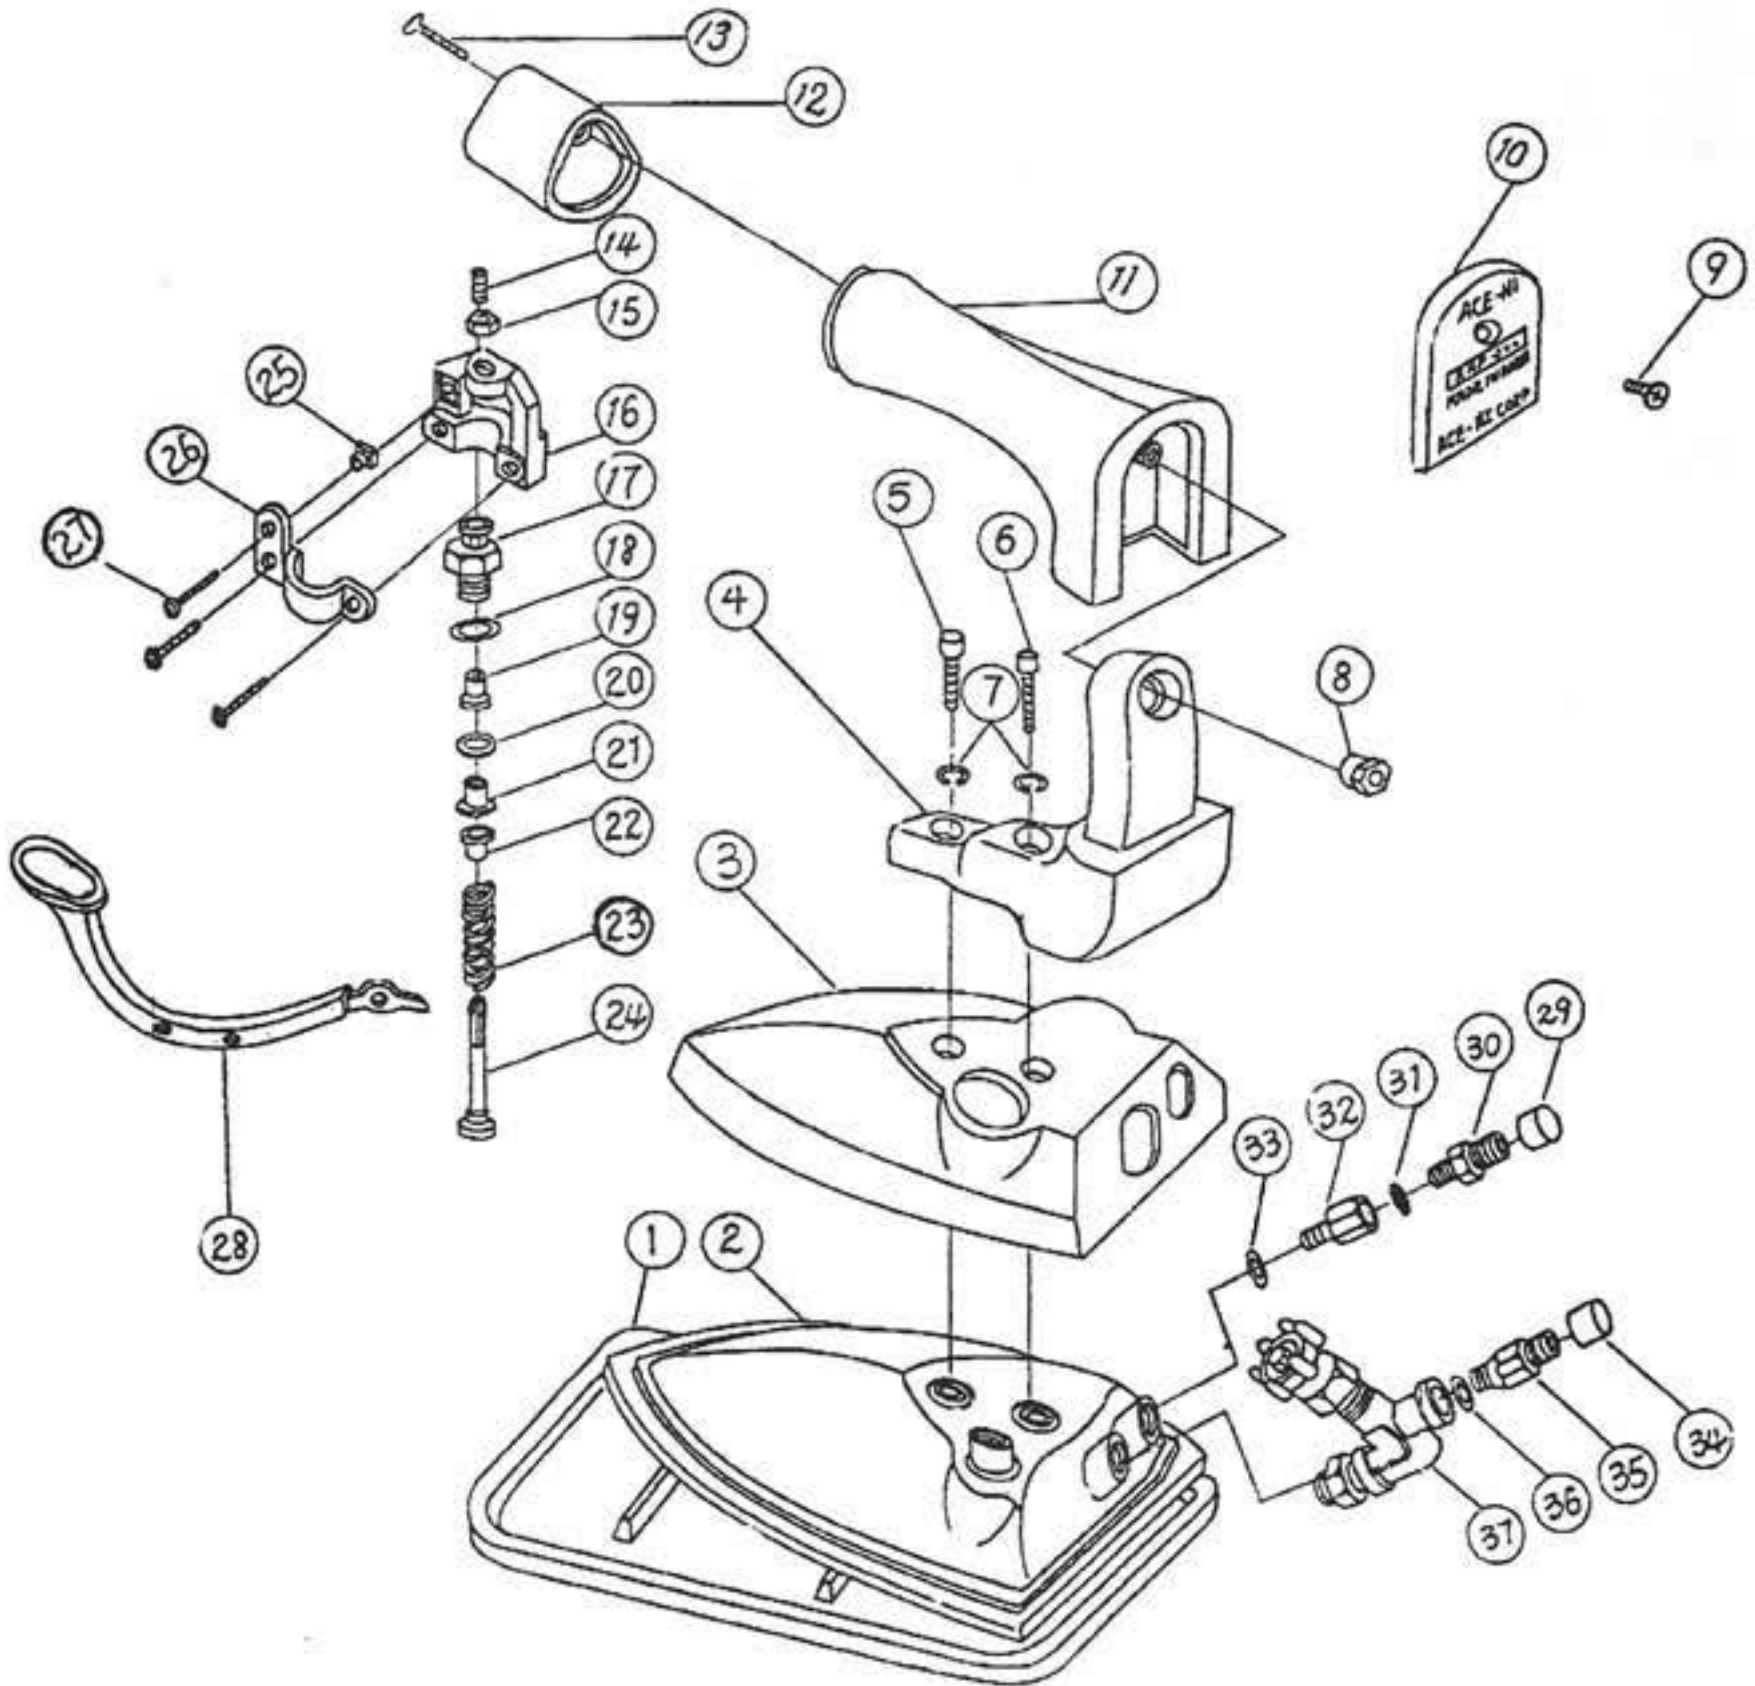

# ACE-HI / AHP-300 ALL STEAM IRON

From the library of: Superior Sewing Machine & Supply LLC

NO	PART NO.	DESCRIPTION	NO	PART NO.	DESCRIPTION
1	35057	Silicon Iron Rest	21	35025	Cap Seal
3	35013	Plastic Cover	22	35042	Brass Ring
4	35018	Handle Bottom	23	35041	Valve Spindle Spring
5	35034	Bolt for Handle Bottom(1/4 X 16)	24	35027	Steam Valve Spindle
	35034-Assy	Bolt and Spring Washer for Handle Bottom	25	30086	Fulcrum
6	35035	Bolt for Handle Bottom (1/4 X 20)	26	35031	Lever Clamp Outside
7	35053	Spring Washer	27	35045	Lever ClampScrew (M3 X 14)
8	35019	Nut for Handle	28	35051	Push Lever
9	35021	Screw for Name Plate	30	30210	Hose Nipple Extension (EF)
10	35020	Name Plate	31	40014	Mesh Filter
	35020-Assy	Name Plate with Screw (No. 9 & No. 10)	32	30209	Threaded Hose Nipple
11	35049	Handle	33	30120	Hose Nipple Packing
12	35016	Handle Front Cover	35	30031	Threaded Hose Nipple (E)
	35016-Assy	Handle Front Cover with Screw (No.12 & No. 13)	36	30119	Hose Nipple Packing
13	35017	Screw for Handle Cover (M4 X 35)	37	35022	Exhaust Body Ass'y
	HDL-300	Handle Complete for AHP300(No. 4 to No. 13)			<b>Assembly Parts:</b>
14	30080	Adjusting Screw (M6 X 35)	30000		Steam Flow Regulator (Die Cast): #14 to #16, #25 to #27
15	35033	Plastic Nut	35000		Steam Valve Repair Kit (#19 to #24)
16	35030	Lever Clamp Inside	35100		Steam Valve Replacement (#17 to #24)
17	35023	Steam Valve Body	36000		Strainer Ass'y (#30 to #33)
18	35044	Valve Body Silicone O-Ring	37000		Exhaust Valve Set Ass'y (#35 to #37)
19	35024	PTFE Bushing	7FT-KSB		7 Ft PTFE Hose
20	35043	Silicone O-Ring for Valve	300-SHOE		IRON Shoe for AHP-300
			SH-CVR		Steam Hose Cover (4Ft, Velcro Attached)